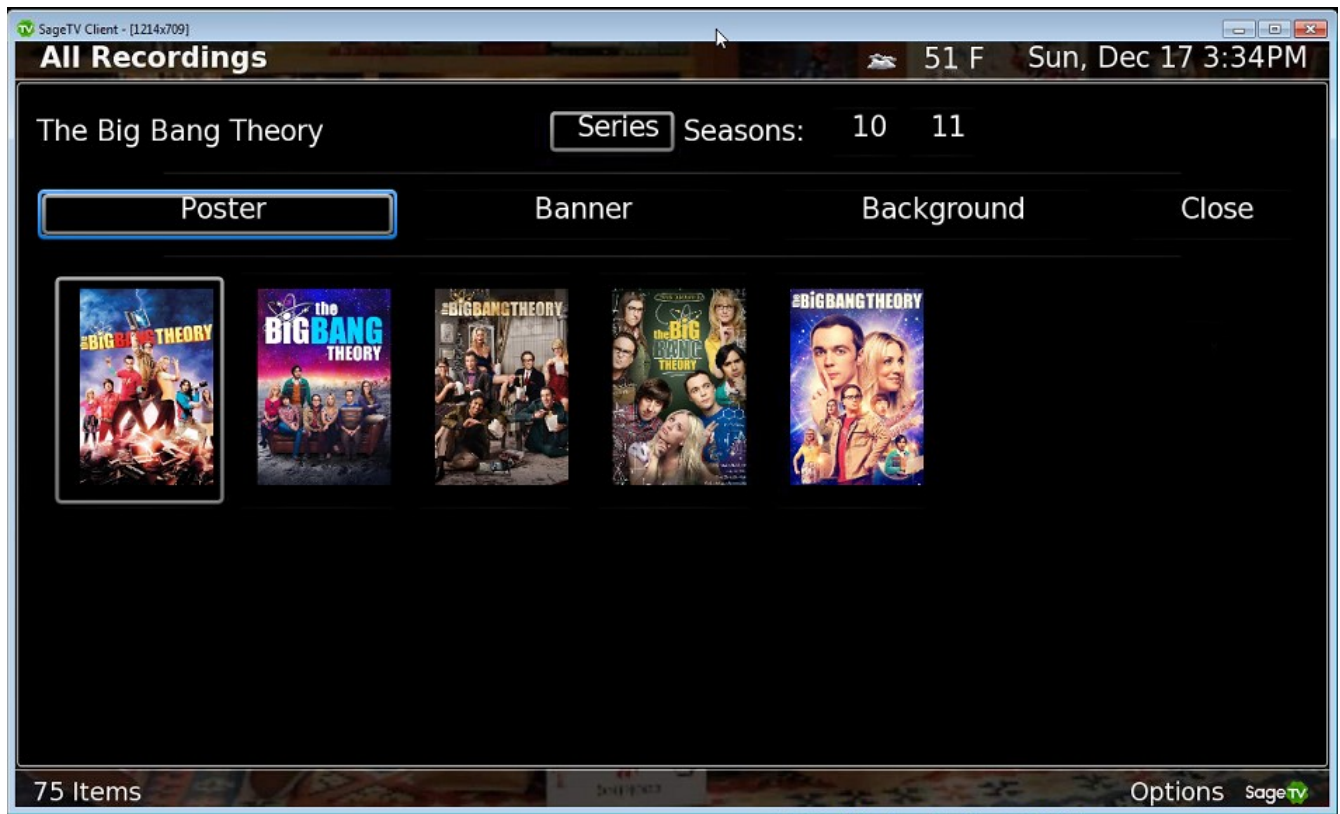

Windows Client: default Poster/Banner/Background chosen:

Result: Fanart displayed on Windows client...

...but no fanart is displayed (any previously shown fanart is also gone) or shown as default fanart on Placeshifter (the reverse direction works fine)