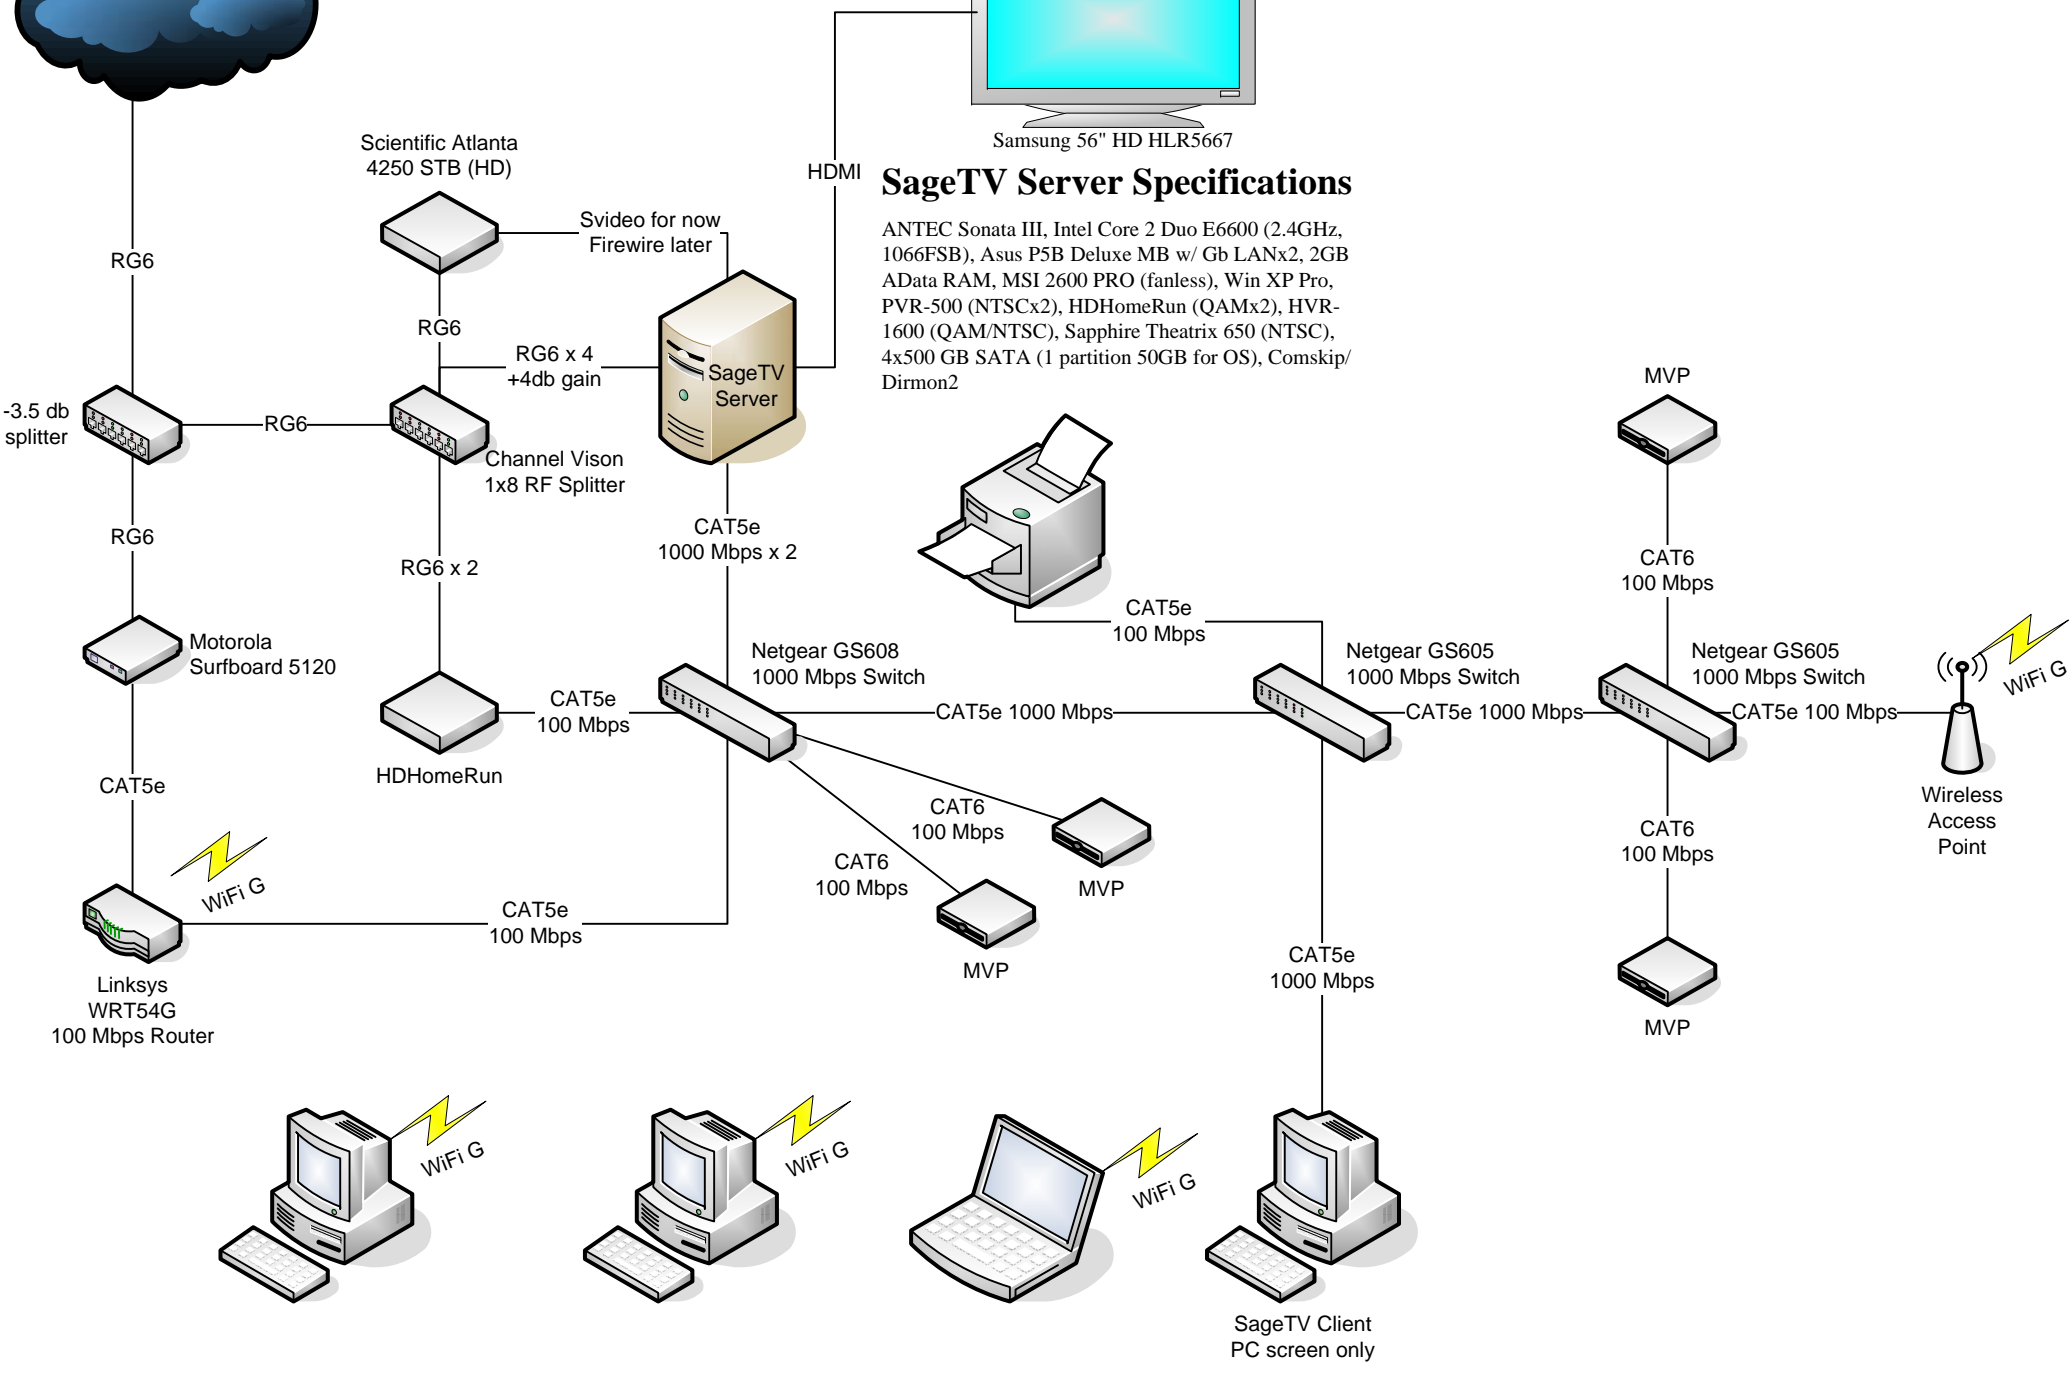

Cable / Internet

### SageTV Server Specifications

ANTEC Sonata III, Intel Core 2 Duo E6600 (2.4GHz, 1066FSB), Asus P5B Deluxe MB w/ Gb LANx2, 2GB AData RAM, MSI 2600 PRO (fanless), Win XP Pro, PVR-500 (NTSCx2), HDHomeRun (QAMx2), HVR-1600 (QAM/NTSC), Sapphire Theatrix 650 (NTSC), 4x500 GB SATA (1 partition 50GB for OS), Comskip/Dirmon2

SageTV Client  
PC screen only