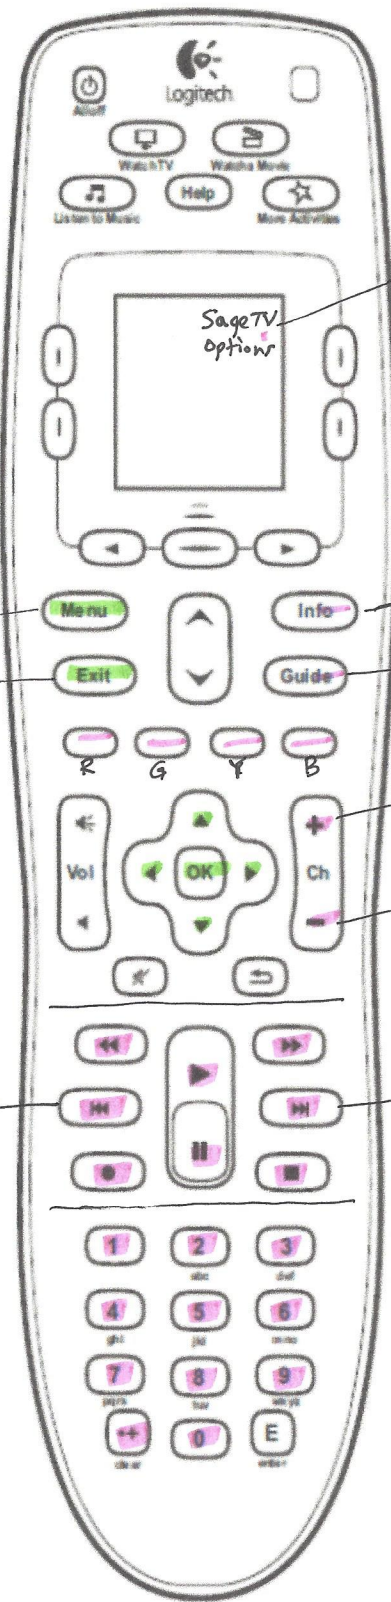

Flirc Gen2 - Shield TV

Channel Master CM-7003

ZOOM = ^ 0 *

HOME

INFO = ^ I *

BACK

GUIDE = ^ X *

Channel Up = Page Up *

Channel Down = Page Down *

Map to
Computer Media
Keys

AUDIO

HDMI

Map to
Full keyboard *